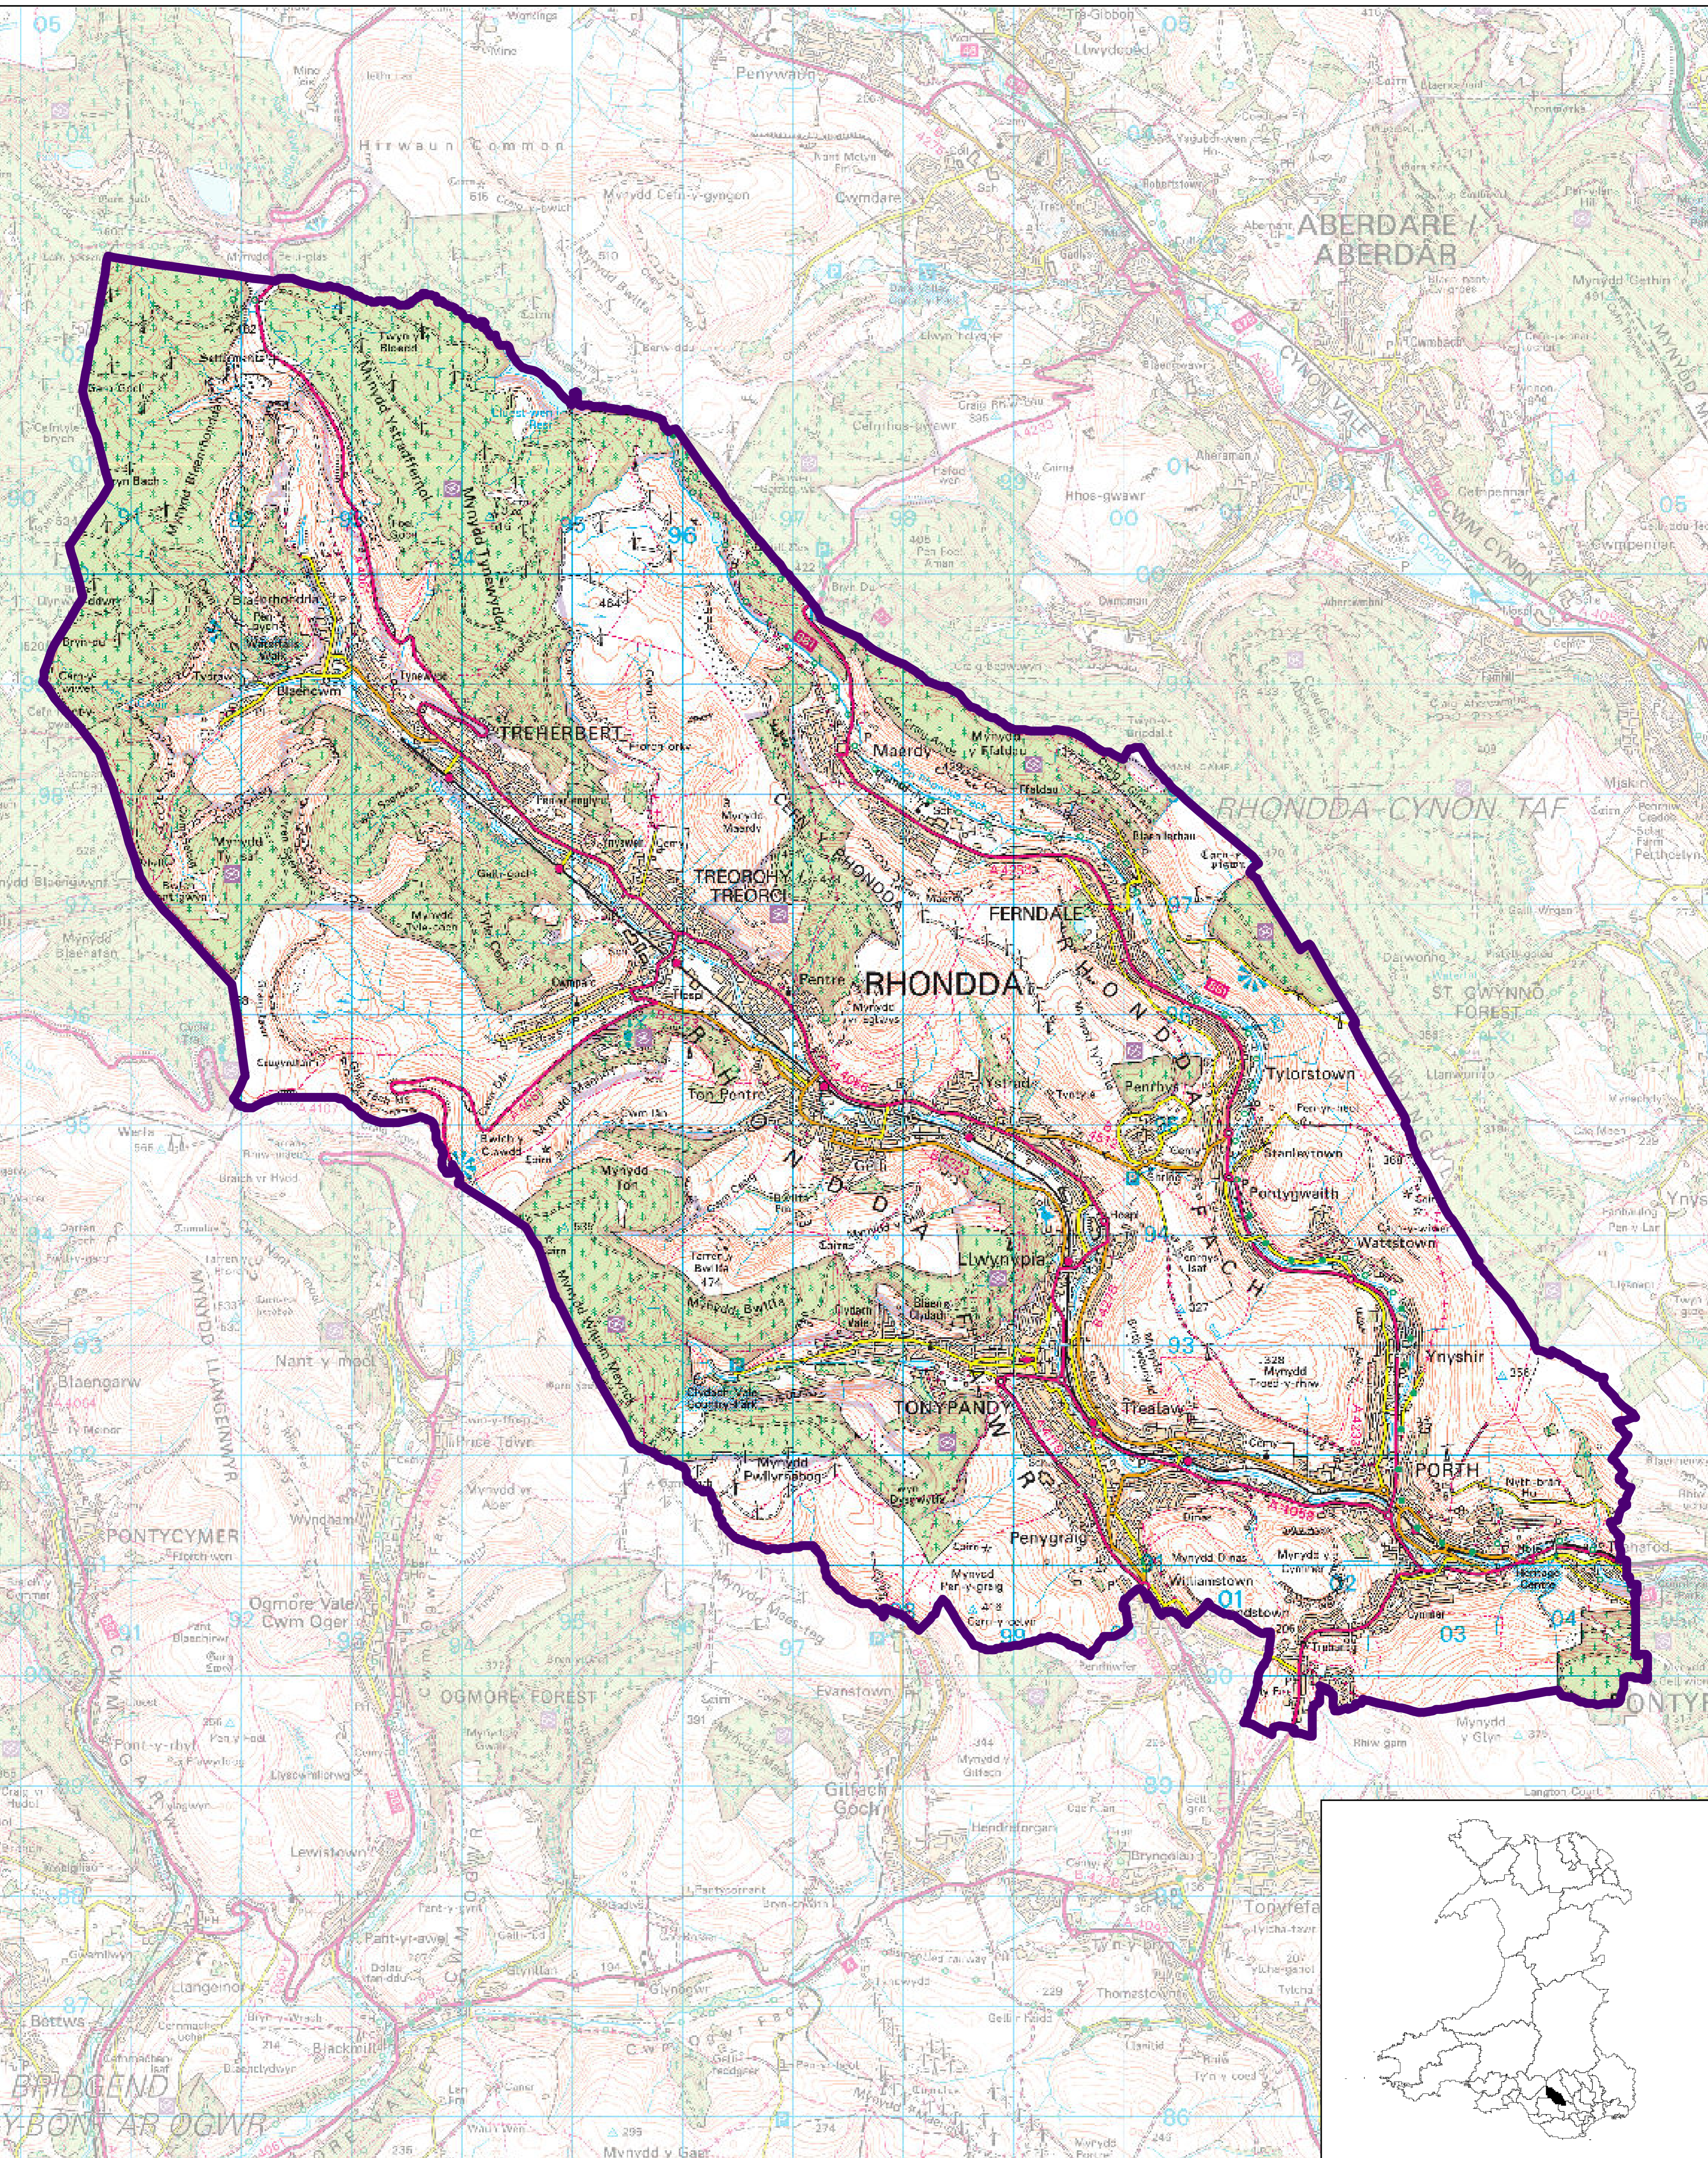

# Rhondda

Etholaeth y Senedd / Senedd Constituency

Senedd Cymru  
Welsh Parliament

### Sylwadau / Comments

© Hawlfraint y Goron a hawliau crofa ddata 2020. Arolwg Ordnans 100047295.  
© Crown copyright and database right 2020. All rights reserved. Ordnance Survey Licence number 100047295.

Graddfa Map OS / OS Map Scale  
1:50,000

0 0.3 0.6 0.9 1.2 Milliroedd / Miles