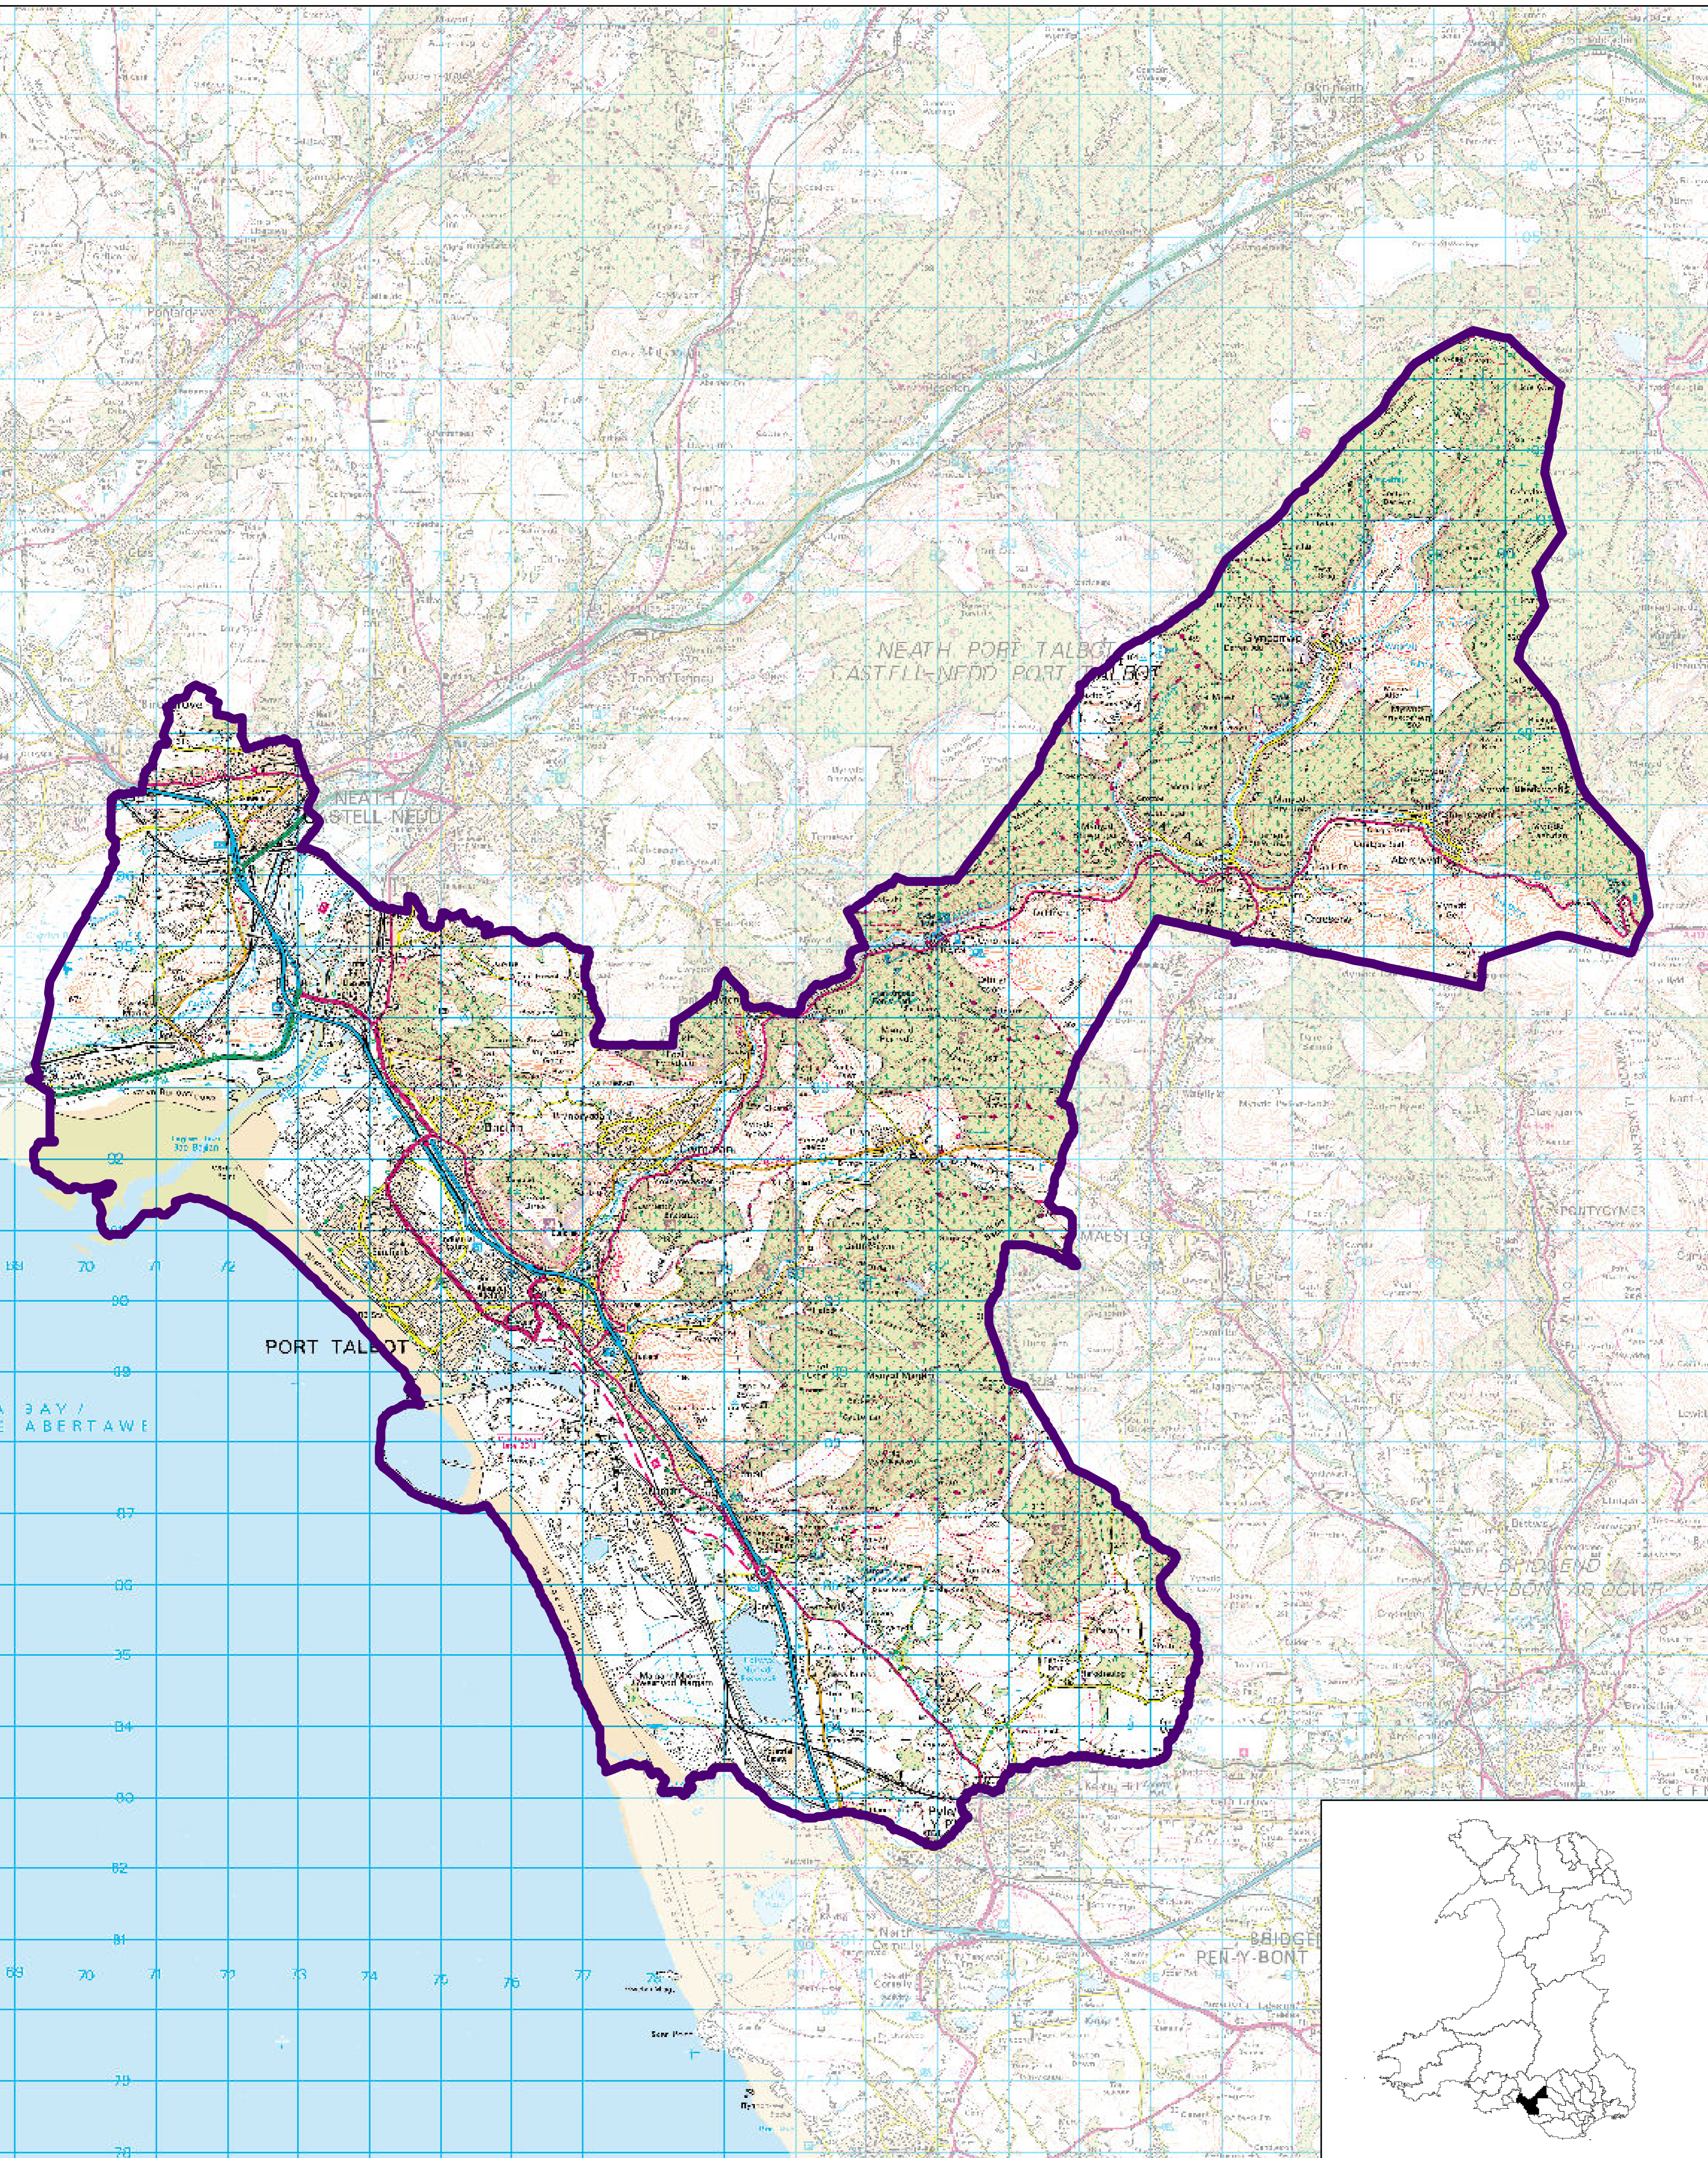

Aberafan / Aberavon

Etholaeth y Senedd / Senedd Constituency

Sylwadau / Comments

© Hawlfraint y Goron a hawliau crofna ddata 2020. Arolwg Ordnans 100047295.
© Crown copyright and database right 2020. All rights reserved. Ordnance Survey Licence number 100047295.

Graddfa Map OS / OS Map Scale
1:50,000

Milliroedd / Miles