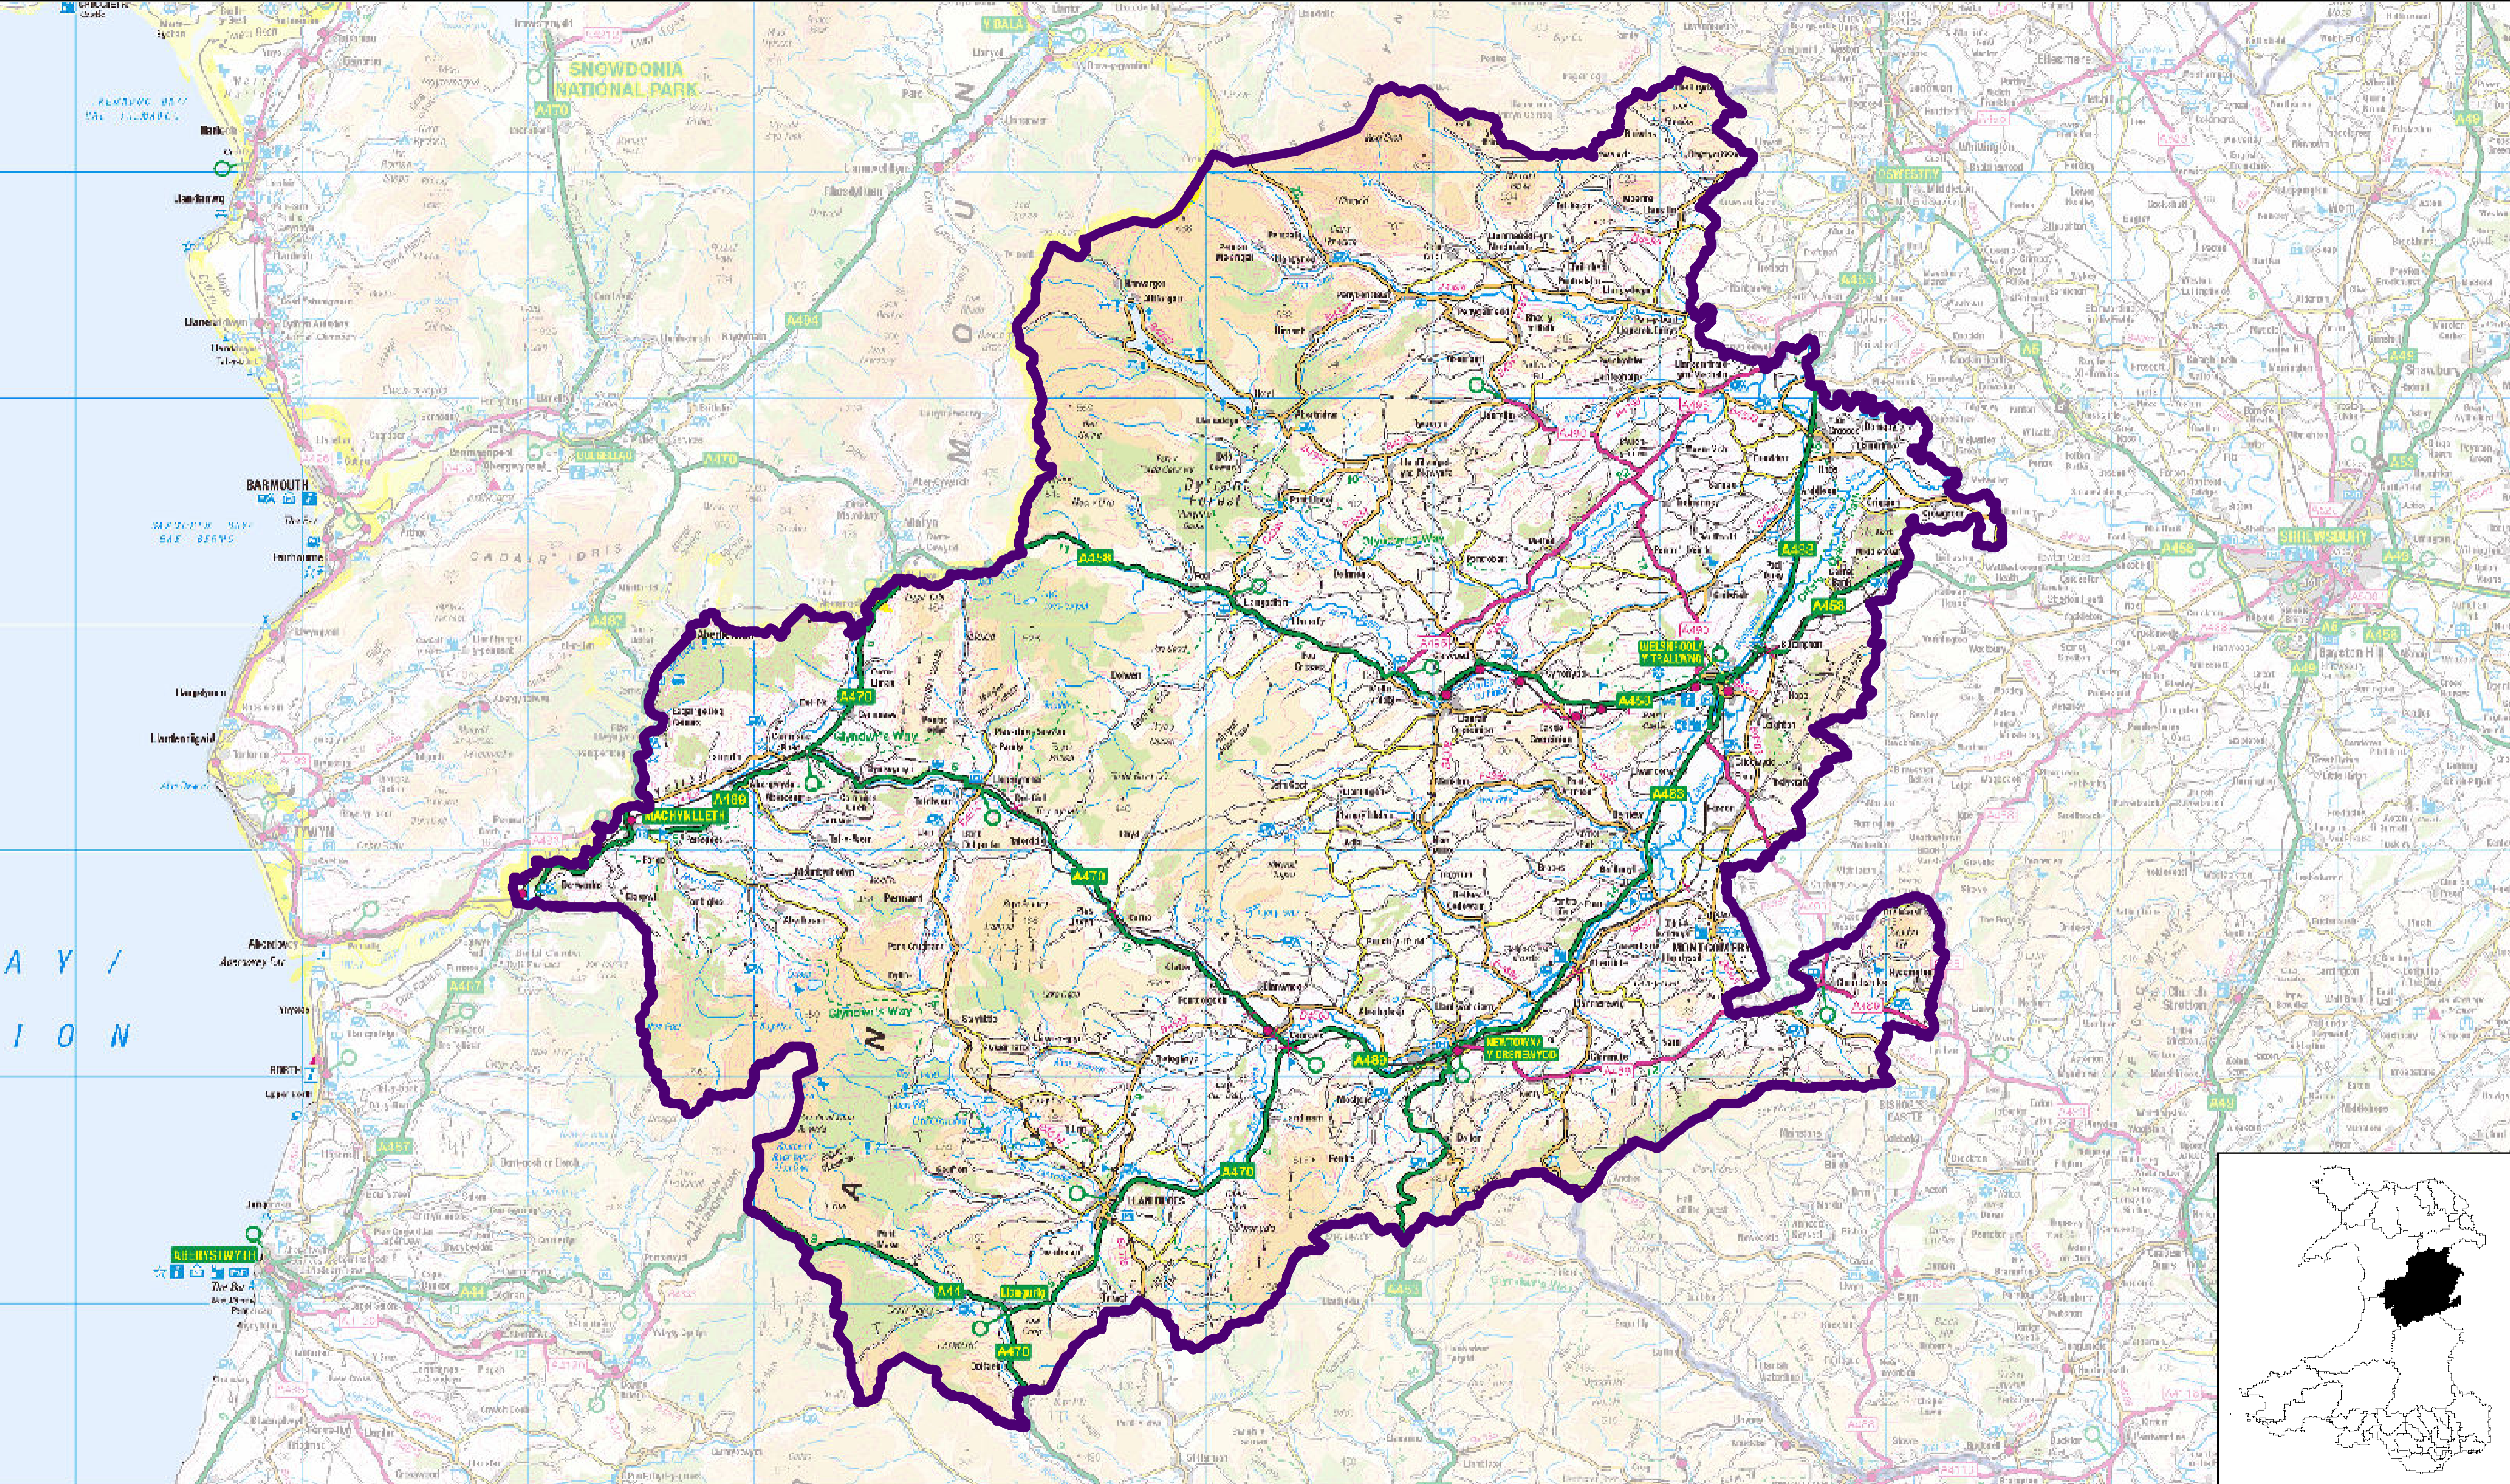

Sir Drefaldwyn / Montgomeryshire

Etholaeth y Senedd / Senedd Constituency

Senedd Cymru
Welsh Parliament

Sylwadau / Comments

© Hawffraint y Goron a hawliau cronfa ddata 2020. Arolwg Ordnans 100047295.
© Crown copyright and database right 2020. All rights reserved. Ordnance Survey Licence number 100047295.

Graddfa Map OS / OS Map Scale
1:250,000