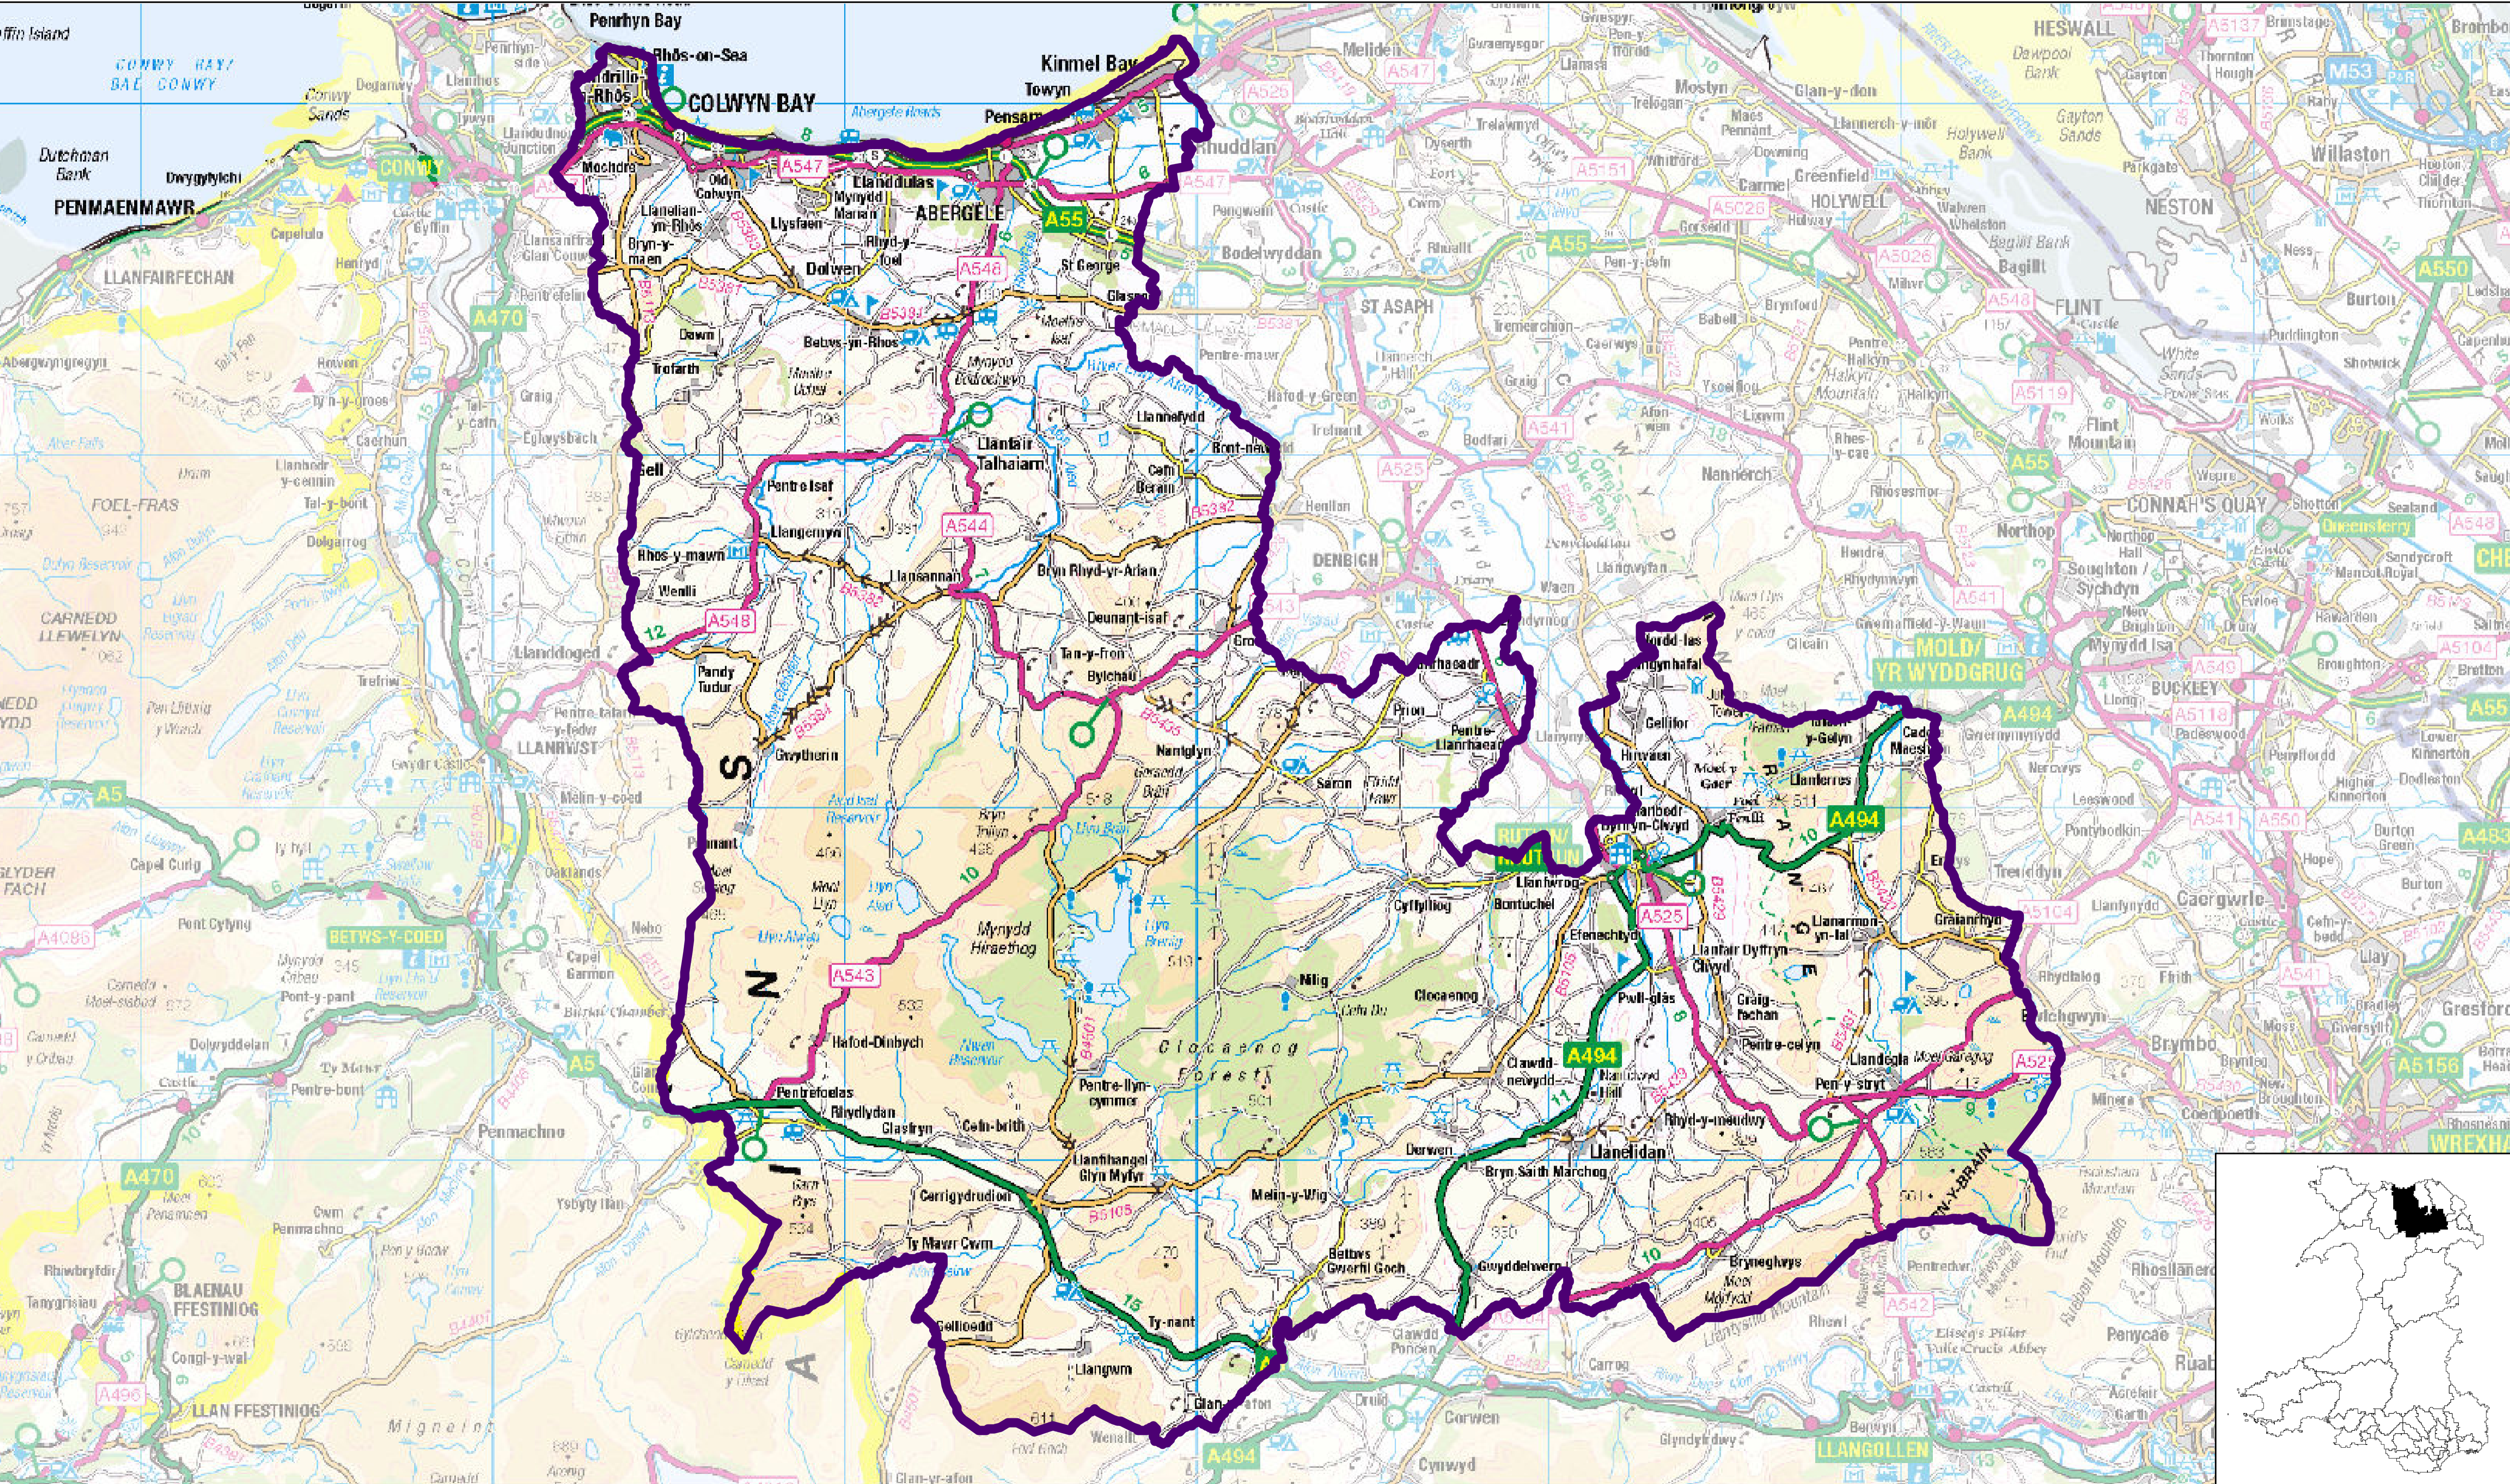

# Gorllewin Clwyd / Clwyd West

Etholaeth y Senedd / Senedd Constituency

Senedd Cymru  
Welsh Parliament

### Sylwadau / Comments

© Hawffraint y Goron a hawliau cronfa ddata 2020. Arolwg Ordnans 100047295.  
© Crown copyright and database right 2020. All rights reserved. Ordnance Survey Licence number 100047295.

Graddfa Map OS / OS Map Scale  
1:250,000